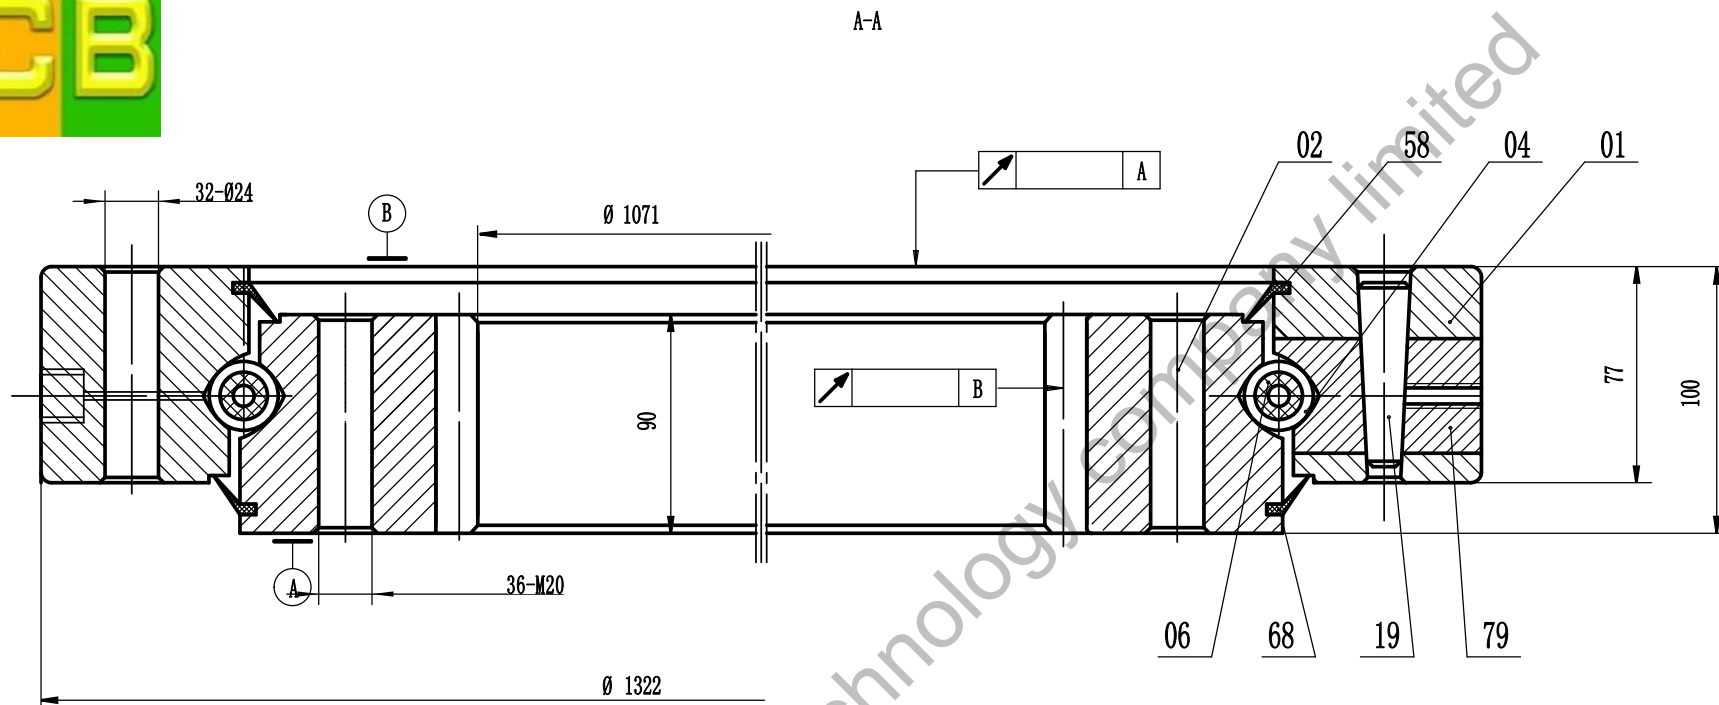

# JCB

**Remark:**

1. Luoyang JCB Bearing Technology Co., Ltd is a design and manufacture Inc, we manufactured slewing bearing for all kinds of various brand excavator, specialize in industry of manufacturing slewing bearing for excavator more than 30 years.
2. This drawing is reference for user, if you need formal drawing, please contact with us to obtain the official drawing.

**Contact information**

Company Address : No.3 Lianmeng road, Luoyang, Henan, China.  
 Postal code : 471003  
 Phone : 0086-379-68611678 Fax : 0086-379-68611679  
 Skype: jcb-bearing@hotmail.com  
 E-mail: sales@jcb-bearing.com  
 Reserved E-mail: sales@slewingbearingforexcavator.com  
 Website: www.jcb-bearing.com  
 www.slewingbearingforexcavator.com

slewing bearing for sany excavator	SY200	
	Weight(kg)	
	Luoyang JCB Bearing Technology Co., Ltd	